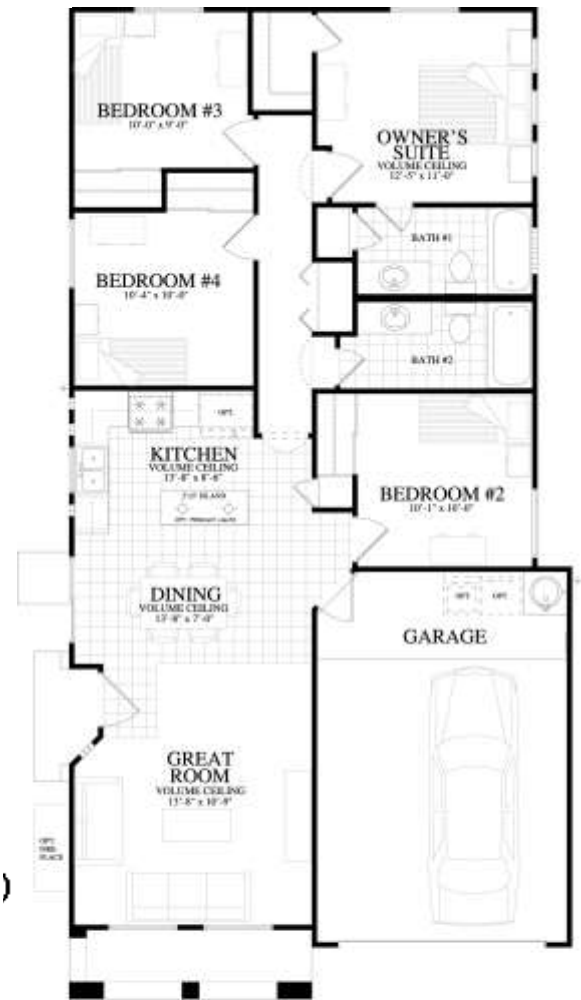

FRONT ELEVATION ©

# La Dorada

1171 Square Feet

4 Bedrooms

1 ½ Car Garage

FLOOR PLAN )

OPTIONAL ULTRA BATH

© All plans are copy written by Casas de Leon LLC, Ithaca Homes LLC, Ithaca Development LLC, use of plans, renditions, for any purpose by any company or person is strictly prohibited.