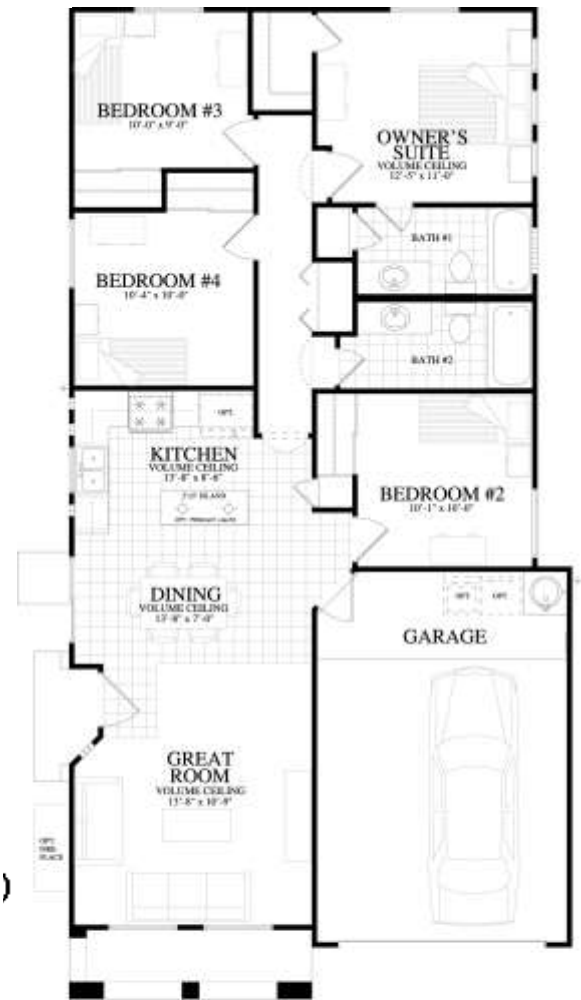

FRONT ELEVATION ©

# La Dorada

1171 Square Feet

4 Bedrooms

1 ½ Car Garage

FLOOR PLAN )

© All plans are copy written by Casas de Leon LLC, Ithaca Homes LLC, Ithaca Development LLC, use of plans, renditions, for any purpose by any company or person is strictly prohibited.