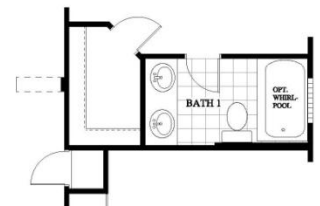

# La Luz

1223 Square Feet

4 Bedrooms

1 ½ Car Garage

FLOOR PLAN ©

OPTIONAL ULTRA BATH

© All plans are copy written by Casas de Leon LLC, Ithaca Homes LLC, Ithaca Development LLC, use of plans, renditions, for any purpose by any company or person is strictly prohibited.