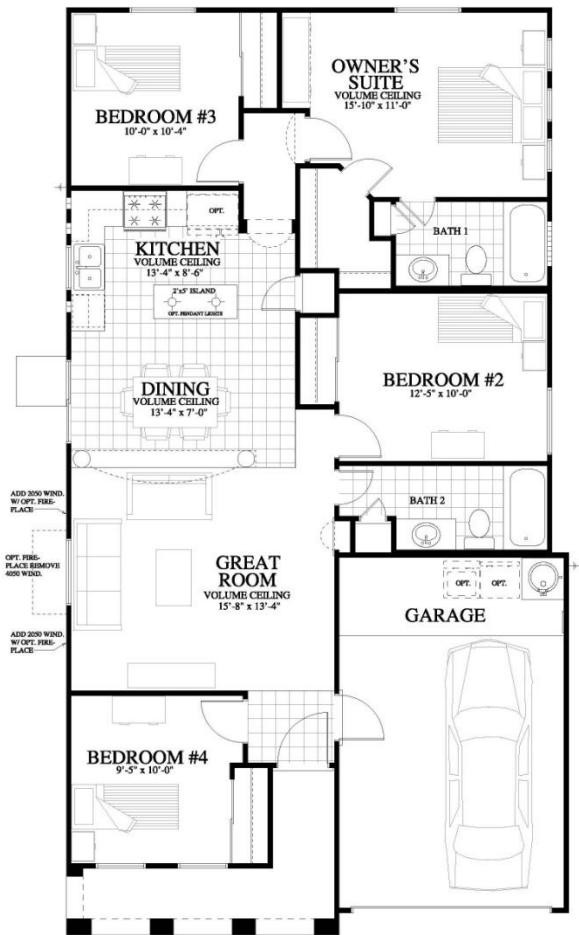

FRONT ELEVATION ©

# La Luz

1223 Square Feet

4 Bedrooms

1 ½ Car Garage

FLOOR PLAN ©

OPTIONAL ULTRA BATH

© All plans are copy written by Casas de Leon LLC, Ithaca Homes LLC, Ithaca Development LLC, use of plans, renditions, for any purpose by any company or person is strictly prohibited.