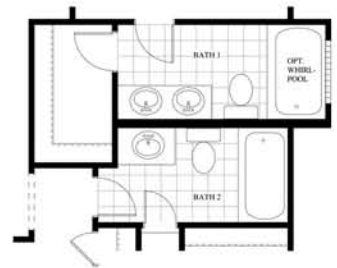

FRONT ELEVATION ©

La Mallorca (D)

C1 (D)

1116 Square Feet

3 Bedrooms

FLOOR PLAN ©

OPTIONAL ULTRA BATH

© All plans are copy written by Casas de Leon LLC, Ithaca Homes LLC, Ithaca Development LLC, use of plans, renditions, for any purpose by any company or person is strictly prohibited.