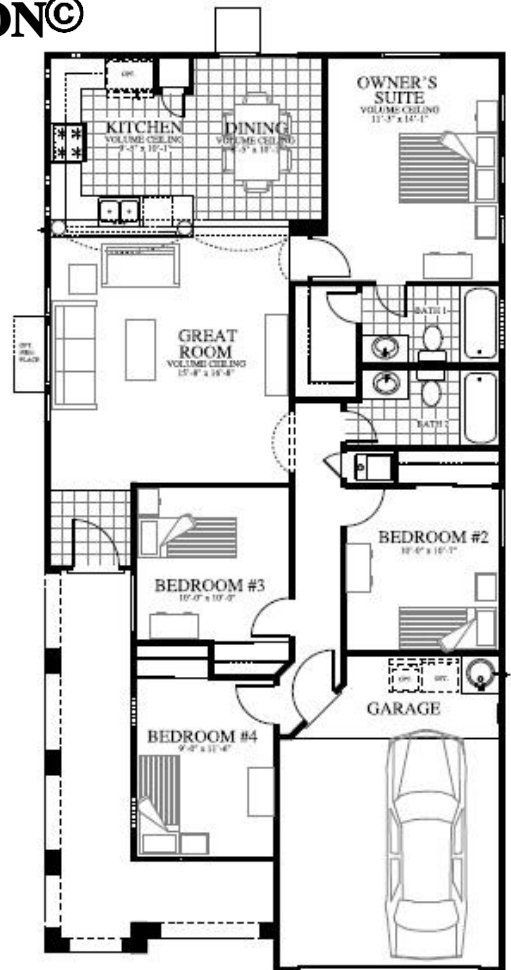

FRONT ELEVATION©

Casas de Leon
Your Home. Your Pride. Your Peace.

Del Sol Mod

1295 Square Feet

4 Bedrooms

1 ½ Car Garage

FLOOR PLAN©

OPTIONAL ULTRA BATH