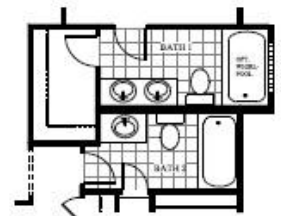

FRONT ELEVATION©

Casas de Leon
Your Home. Your Pride. Your Peace.

Del Sol Mod

1295 Square Feet

4 Bedrooms

1 ½ Car Garage

FLOOR PLAN©

OPTIONAL ULTRA BATH