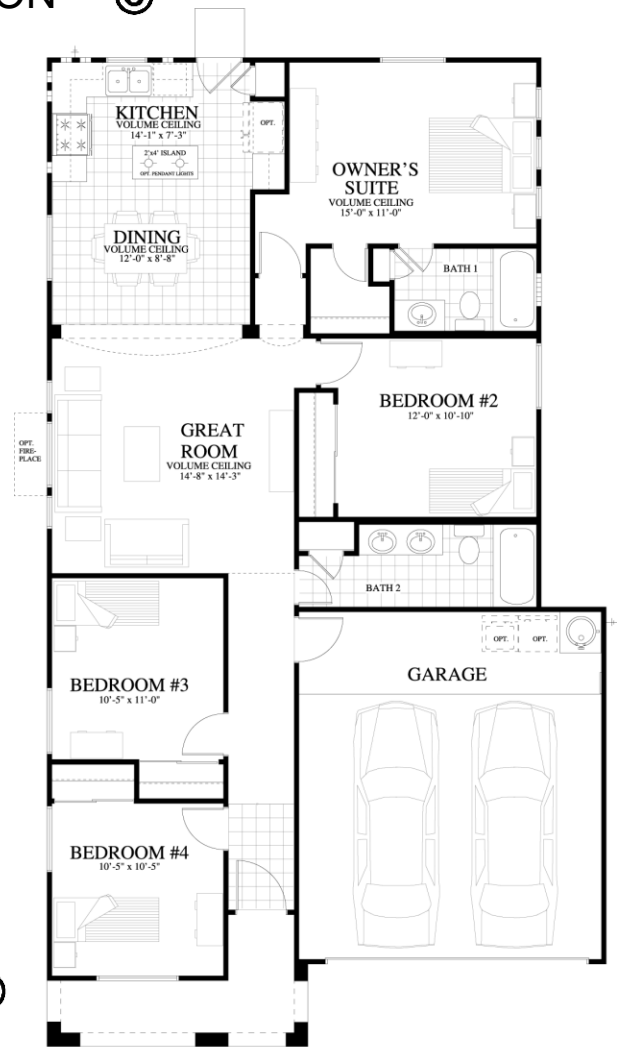

FRONT ELEVATION ©

La Andalucia

1334 Square Feet

4 Bedrooms

2 Car Garage

FLOOR PLAN ©

© All plans are copy written by Casas de Leon LLC, Ithaca Homes LLC, Ithaca Development LLC, use of plans, renditions, for any purpose by any company or person is strictly prohibited.