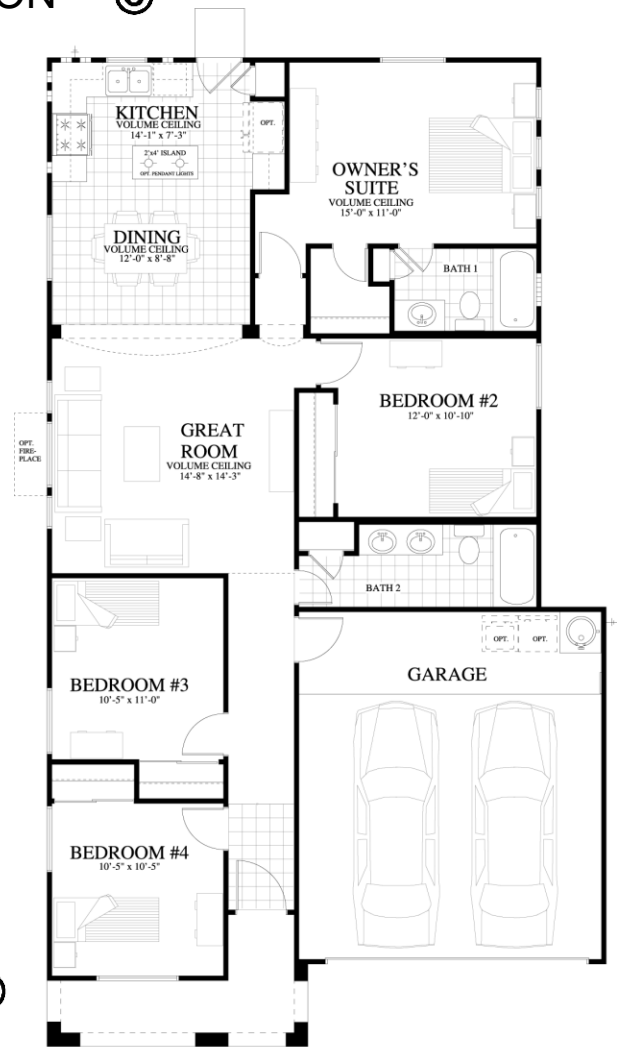

FRONT ELEVATION ©

# La Andalucia

1334 Square Feet

4 Bedrooms

2 Car Garage

FLOOR PLAN ©

© All plans are copy written by Casas de Leon LLC, Ithaca Homes LLC, Ithaca Development LLC, use of plans, renditions, for any purpose by any company or person is strictly prohibited.