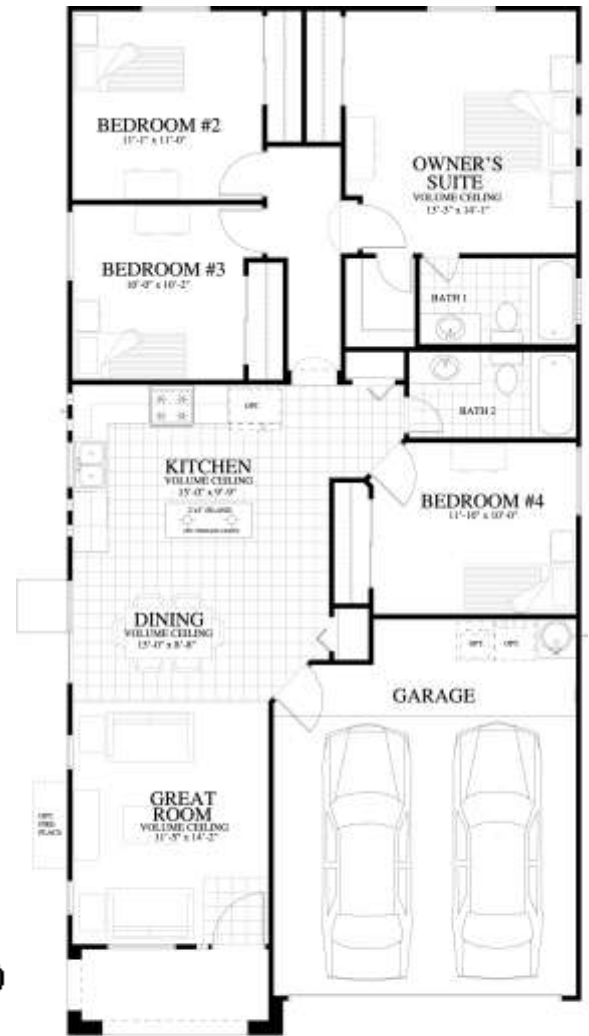

FRONT ELEVATION ©

# La Luna

1322 Square Feet

4 Bedrooms

2 Car Garage

FLOOR PLAN ©

OPTIONAL ULTRA BATH

© All plans are copy written by Casas de Leon LLC, Ithaca Homes LLC, Ithaca Development LLC, use of plans, renditions, for any purpose by any company or person is strictly prohibited.