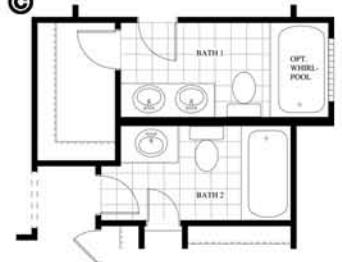

FRONT ELEVATION ©

Casas de Leon
Your Home. Your Pride. Your Peace.

La Canaria (D)
E2 (D)

1506 Square Feet

4 Bedrooms

FLOOR PLAN ©

OPTIONAL ULTRA BATH

© All plans are copy written by Casas de Leon LLC, Ithaca Homes LLC, Ithaca Development LLC, use of plans, renditions, for any purpose by any company or person is strictly prohibited.