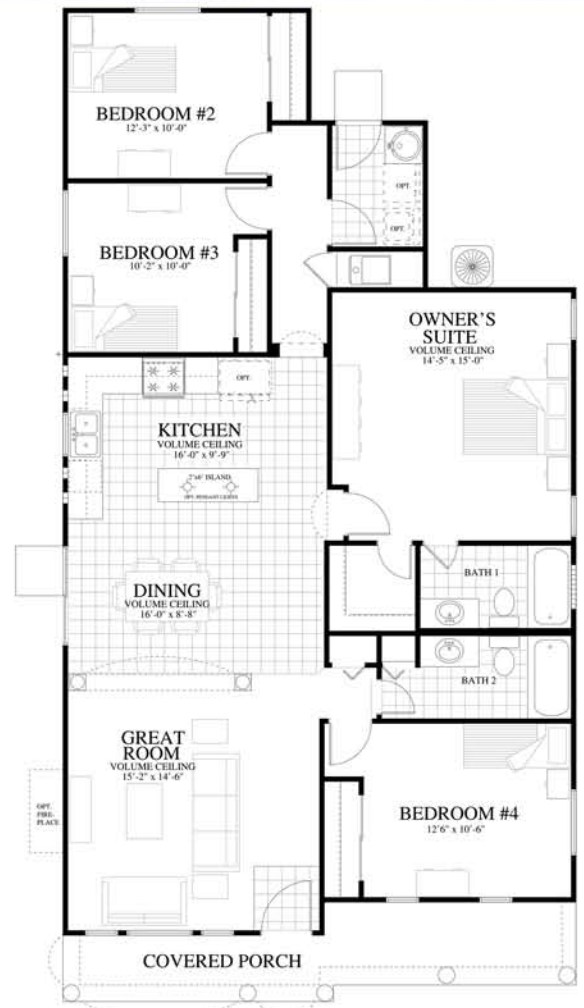

FRONT ELEVATION ©

Casas de Leon
Your Home. Your Pride. Your Peace.

La Canaria (D)
E2 (D)

1506 Square Feet

4 Bedrooms

FLOOR PLAN ©

OPTIONAL ULTRA BATH

© All plans are copy written by Casas de Leon LLC, Ithaca Homes LLC, Ithaca Development LLC, use of plans, renditions, for any purpose by any company or person is strictly prohibited.