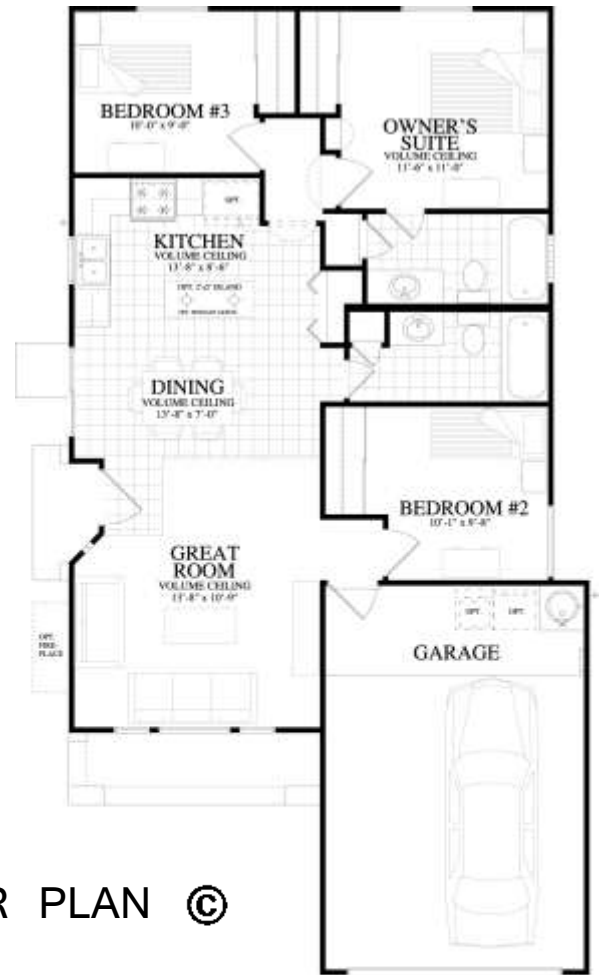

FRONT ELEVATION ©

La Blanca

979 Square Feet

3 Bedrooms

1 ½ Car Garage

FLOOR PLAN ©

OPTIONAL ULTRA BATH

© All plans are copy written by Casas de Leon LLC, Ithaca Homes LLC, Ithaca Development LLC, use of plans, renditions, for any purpose by any company or person is strictly prohibited.