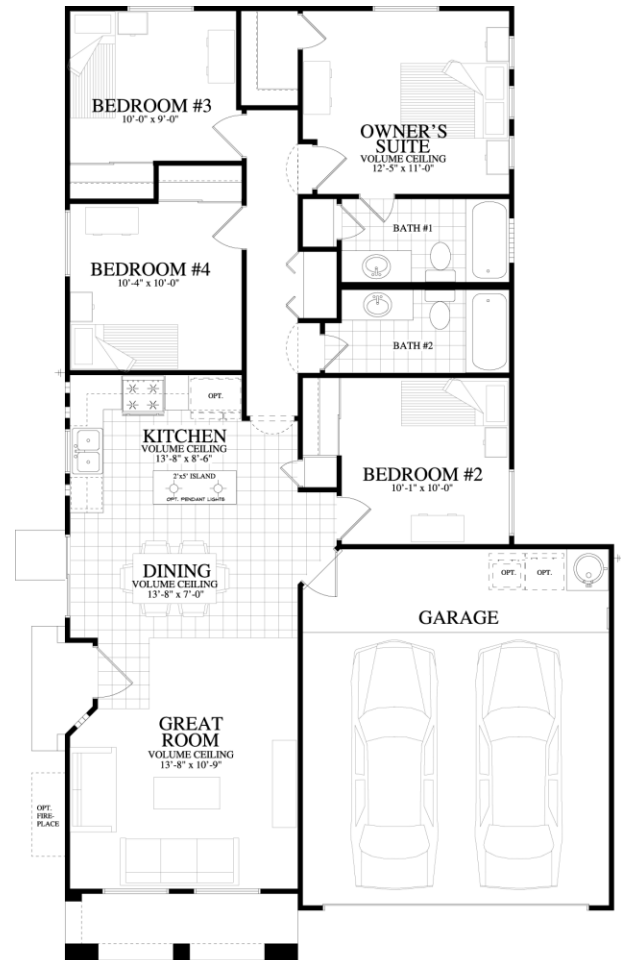

FRONT ELEVATION ©

La Dorada

1171 Square Feet

4 Bedrooms

2 Car Garage

FLOOR PLAN ©

OPTIONAL ULTRA BATH

© All plans are copy written by Casas de Leon LLC, Ithaca Homes LLC, Ithaca Development LLC, use of plans, renditions, for any purpose by any company or person is strictly prohibited.