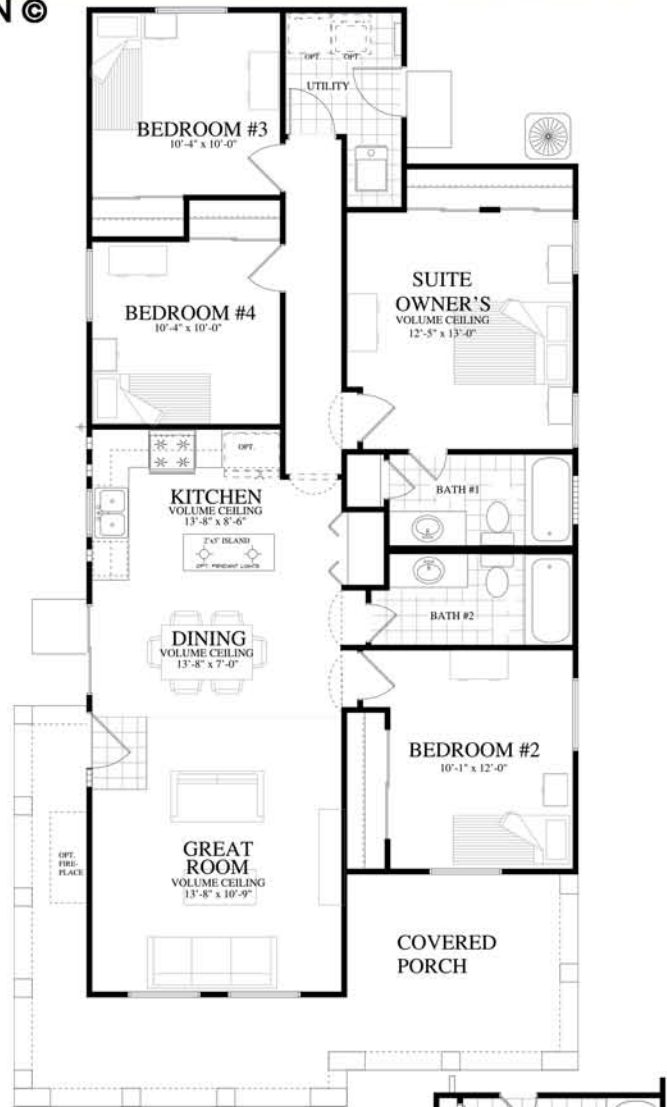

FRONT ELEVATION ©

La Dorada (D)
A2 (D)

1270 Square Feet

4 Bedrooms

FLOOR PLAN ©

OPTIONAL ULTRA BATH

© All plans are copy written by Casas de Leon LLC, Ithaca Homes LLC, Ithaca Development LLC, use of plans, renditions, for any purpose by any company or person is strictly prohibited.