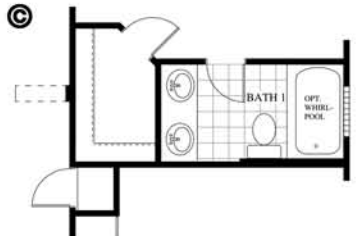

FRONT ELEVATION ©

**Casas de Leon**  
*Your Home. Your Pride. Your Peace.*

**La Calida (D)**

**B1 (D)**

**1108 Square Feet**

**3 Bedrooms**

FLOOR PLAN ©

OPTIONAL ULTRA BATH