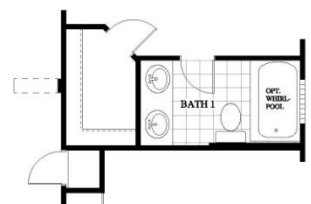

# La Luz

1223 Square Feet

4 Bedrooms

2 Car Garage

FLOOR PLAN ©

OPTIONAL ULTRA BATH

© All plans are copy written by Casas de Leon LLC, Ithaca Homes LLC, Ithaca Development LLC, use of plans, renditions, for any purpose by any company or person is strictly prohibited.