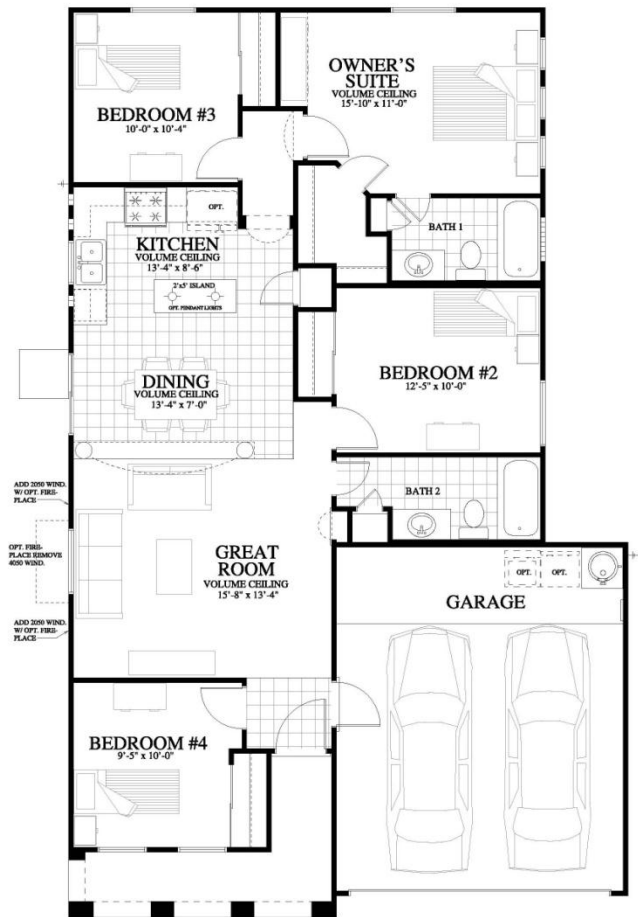

FRONT ELEVATION ©

# La Luz

1223 Square Feet

4 Bedrooms

2 Car Garage

FLOOR PLAN ©

OPTIONAL ULTRA BATH

© All plans are copy written by Casas de Leon LLC, Ithaca Homes LLC, Ithaca Development LLC, use of plans, renditions, for any purpose by any company or person is strictly prohibited.