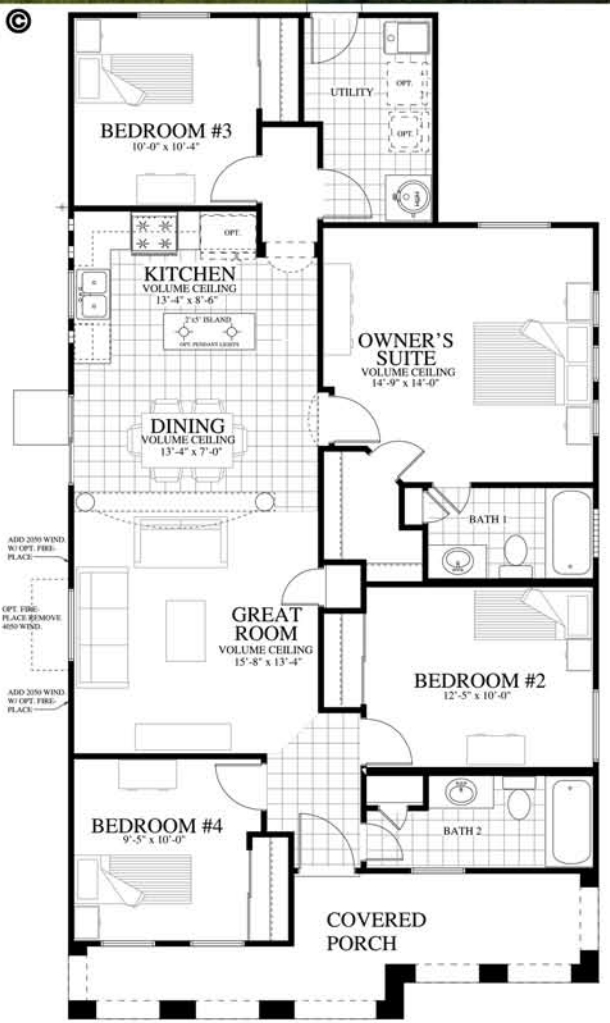

FRONT ELEVATION ©

Casas de Leon
Your Home. Your Pride. Your Peace.

La Luz (D)
B2 (D)

1309 Square Feet

4 Bedrooms

FLOOR PLAN ©

OPTIONAL ULTRA BATH

© All plans are copy written by Casas de Leon LLC, Ithaca Homes LLC, Ithaca Development LLC, use of plans, renditions, for any purpose by any company or person is strictly prohibited.