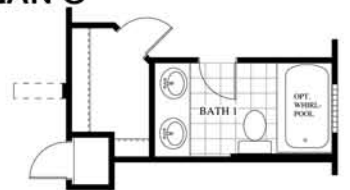

FRONT ELEVATION ©

Casas de Leon
Your Home. Your Pride. Your Peace.

La Luz (D)
B2 (D)

1309 Square Feet

4 Bedrooms

FLOOR PLAN ©

OPTIONAL ULTRA BATH

© All plans are copy written by Casas de Leon LLC, Ithaca Homes LLC, Ithaca Development LLC, use of plans, renditions, for any purpose by any company or person is strictly prohibited.