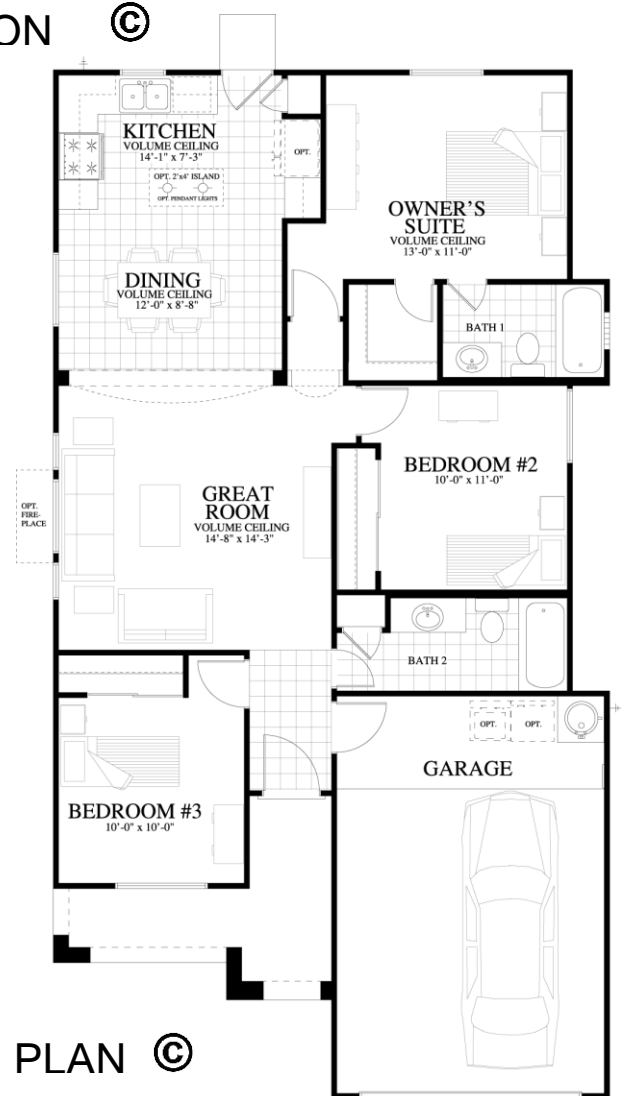

FRONT ELEVATION ©

La Valencia

1093 Square Feet

3 Bedrooms

1 ½ Car Garage

FLOOR PLAN ©

OPTIONAL ULTRA BATH

© All plans are copy written by Casas de Leon LLC, Ithaca Homes LLC, Ithaca Development LLC, use of plans, renditions, for any purpose by any company or person is strictly prohibited.