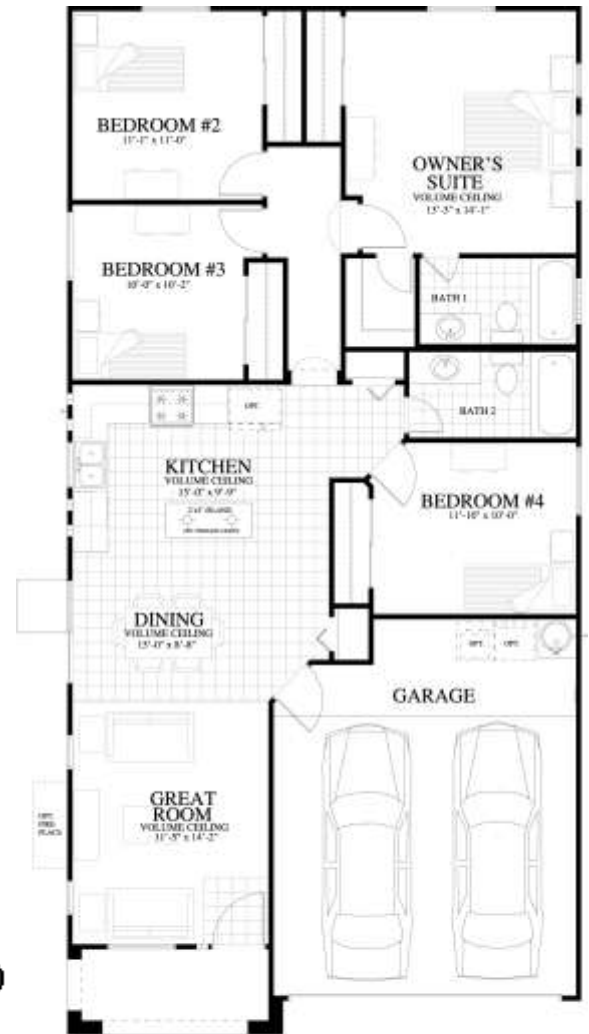

FRONT ELEVATION ©

# La Luna

1322 Square Feet

4 Bedrooms

2 Car Garage

FLOOR PLAN ©

OPTIONAL ULTRA BATH

© All plans are copy written by Casas de Leon LLC, Ithaca Homes LLC, Ithaca Development LLC, use of plans, renditions, for any purpose by any company or person is strictly prohibited.