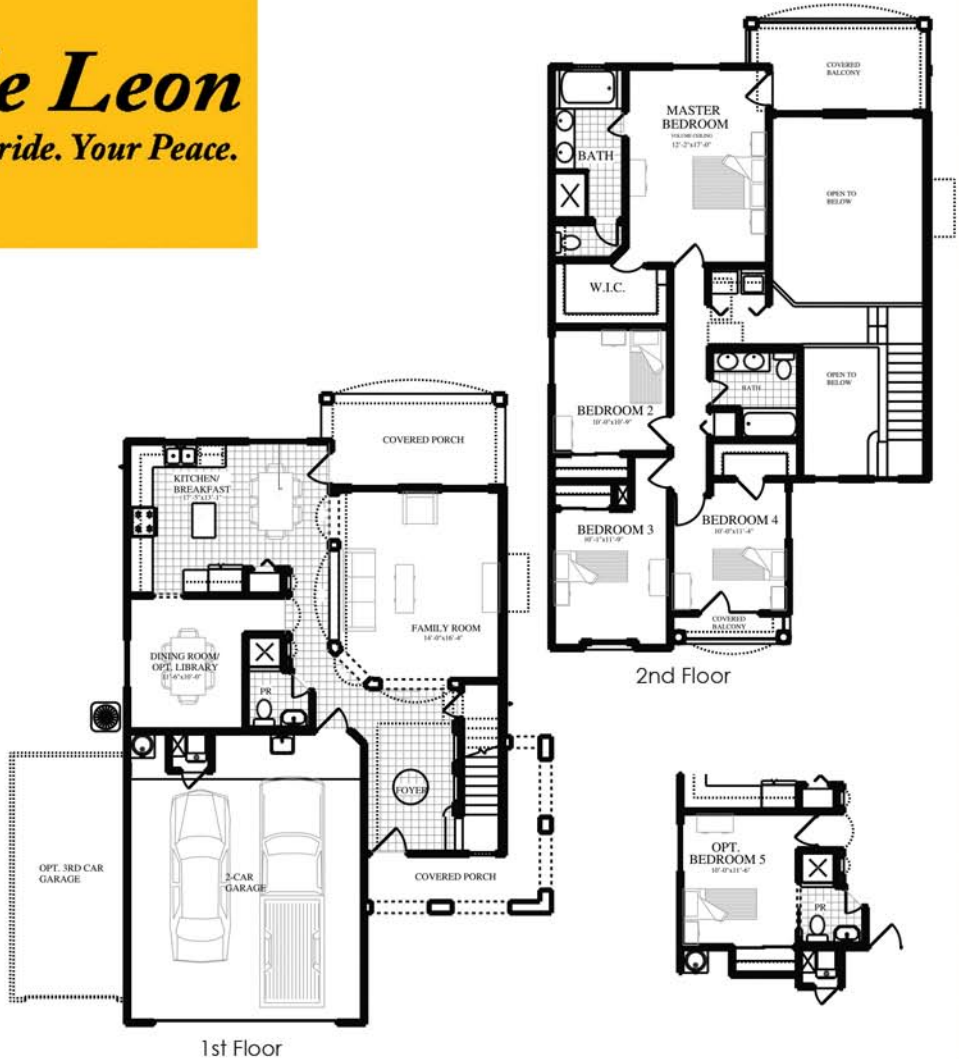

FRONT ELEVATION ©

Casas de Leon
Your Home. Your Pride. Your Peace.

Bilbao
 (H1 PLAN)

1935 Square Feet

4 Bedrooms

2 Car Garage

FLOOR PLAN ©

© All plans are copy written by Casas de Leon LLC, Ithaca Homes LLC, Ithaca Development LLC, use of plans, renditions, for any purpose by any company or person is strictly prohibited.