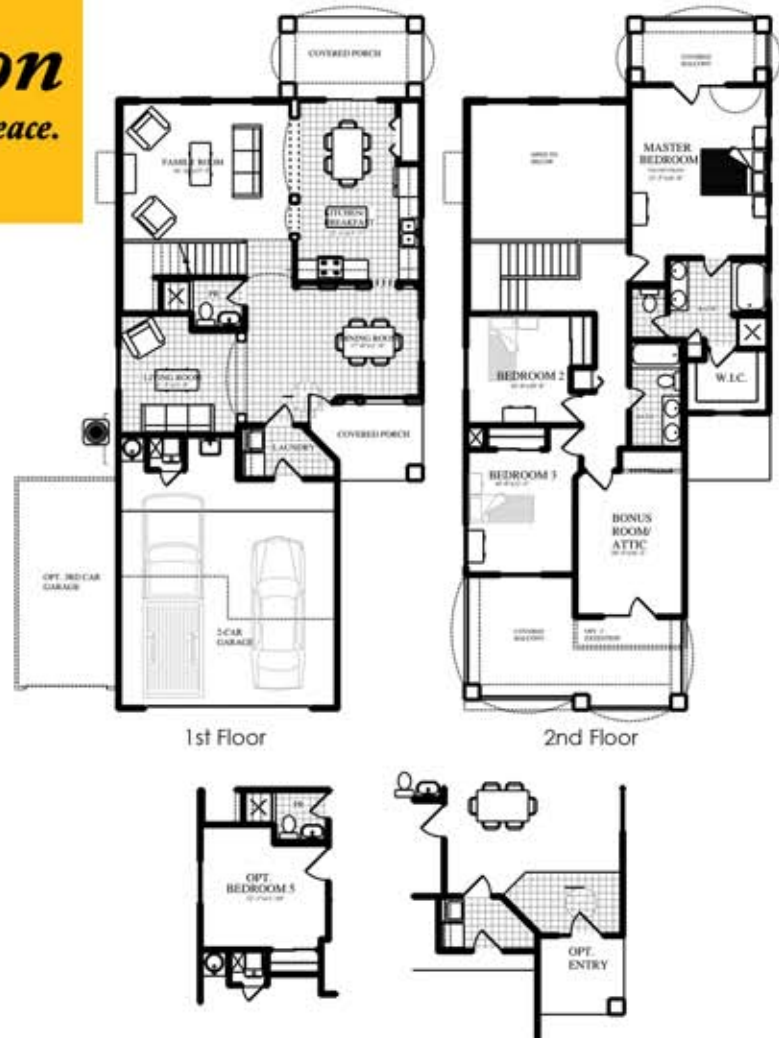

FRONT ELEVATION ©

Casas de Leon
Your Home. Your Pride. Your Peace.

Galicia
 (I PLAN)

2048 Square Feet

4 Bedrooms

2 Car Garage

FLOOR PLAN ©

© All plans are copy written by Casas de Leon LLC, Ithaca Homes LLC, Ithaca Development LLC, use of plans, renditions, for any purpose by any company or person is strictly prohibited.